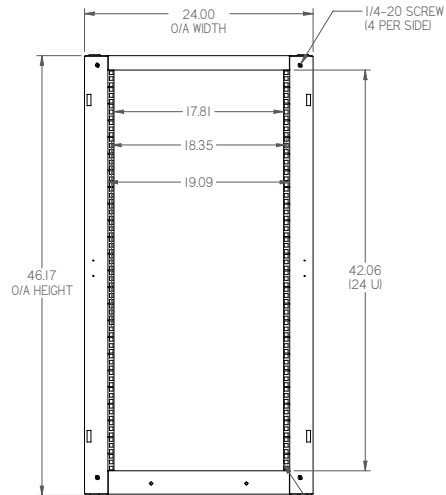

36" Deep Models

*** (Maximum Mounting Depth = 30.0")**

Part Number	Color	Drawing File Size	.zip File Size	Panel Height		Overall Height No Casters (Inches)
				Inches	Units	
RCSC1902136BK1	Black	87K	98K	21.00	12	25
RCSC1904236BK1	Black	99K	117K	42.00	24	46

*** 36" deep models have extended cable space in the back**

PART No. RCSC1904231

4" MUFFIN FAN CUTOUT OR CABLE PASS-THRU HOLE (KNOCK-OUT)

TOP VIEW

L.S. VIEW

FRONT VIEW

R.S. VIEW

REAR VIEW

1.50 X 10.00 GLAND OPENING (KNOCK-OUT)

INCLUDES 2 PAIR OF ADJUSTABLE SQUARE HOLE PANEL RAILS.

BOTTOM VIEW

3" X 3" CABLE PASS-THRU HOLE (KNOCK-OUT)